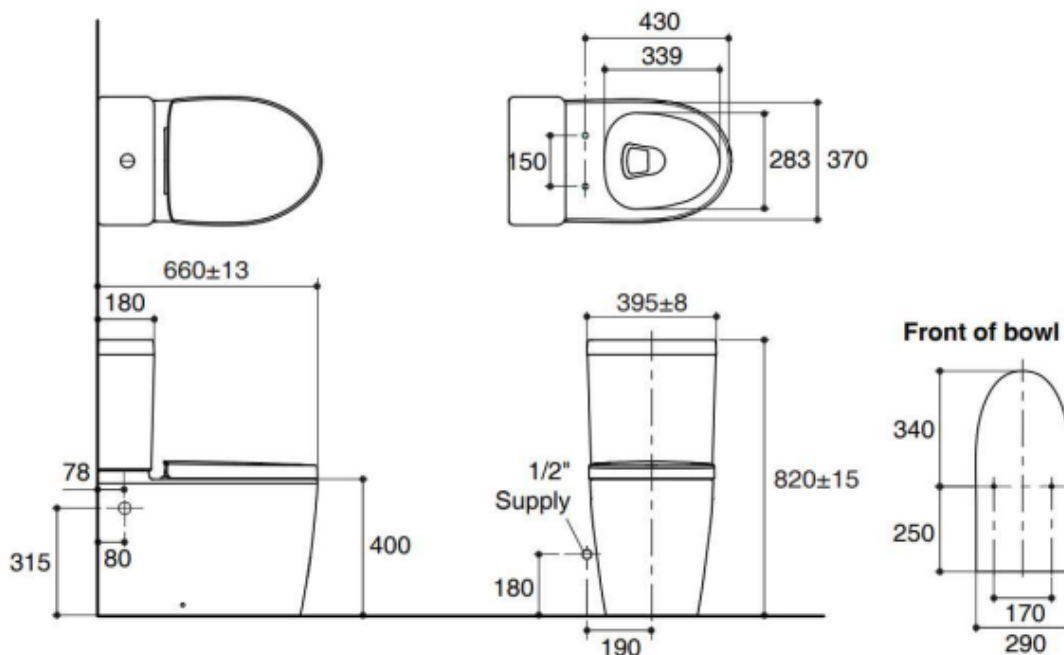

Brand : KOHLER
 Name : PARLIAMENT GRANDE, two piece toilet
 Item Code : toilet
 K76077K-0 – skirted bowl
 K76616K-0 – tank
 K75200K-0 – seat and cover

Designer :

Color / Finish: White
 Dimensions : Overall (LxWxH in cm)
 73.2 x 38.8 x 79cm

Product info:

- Concealed trapway
- Apron skirted bowl design
- Compact bowl design
- Rimless bowl
- Silent flush without flushing
- With quick release and quiet close seat and cover
- Dual flush 2.6 / 4L flushing
- S-trap 305mm Add-ons:
- 1 x 54.10600 flexible hose ½ x ½
- 1 x C408681 angle valve ½ x ½
- 1 x B9082GASV1 floor flange